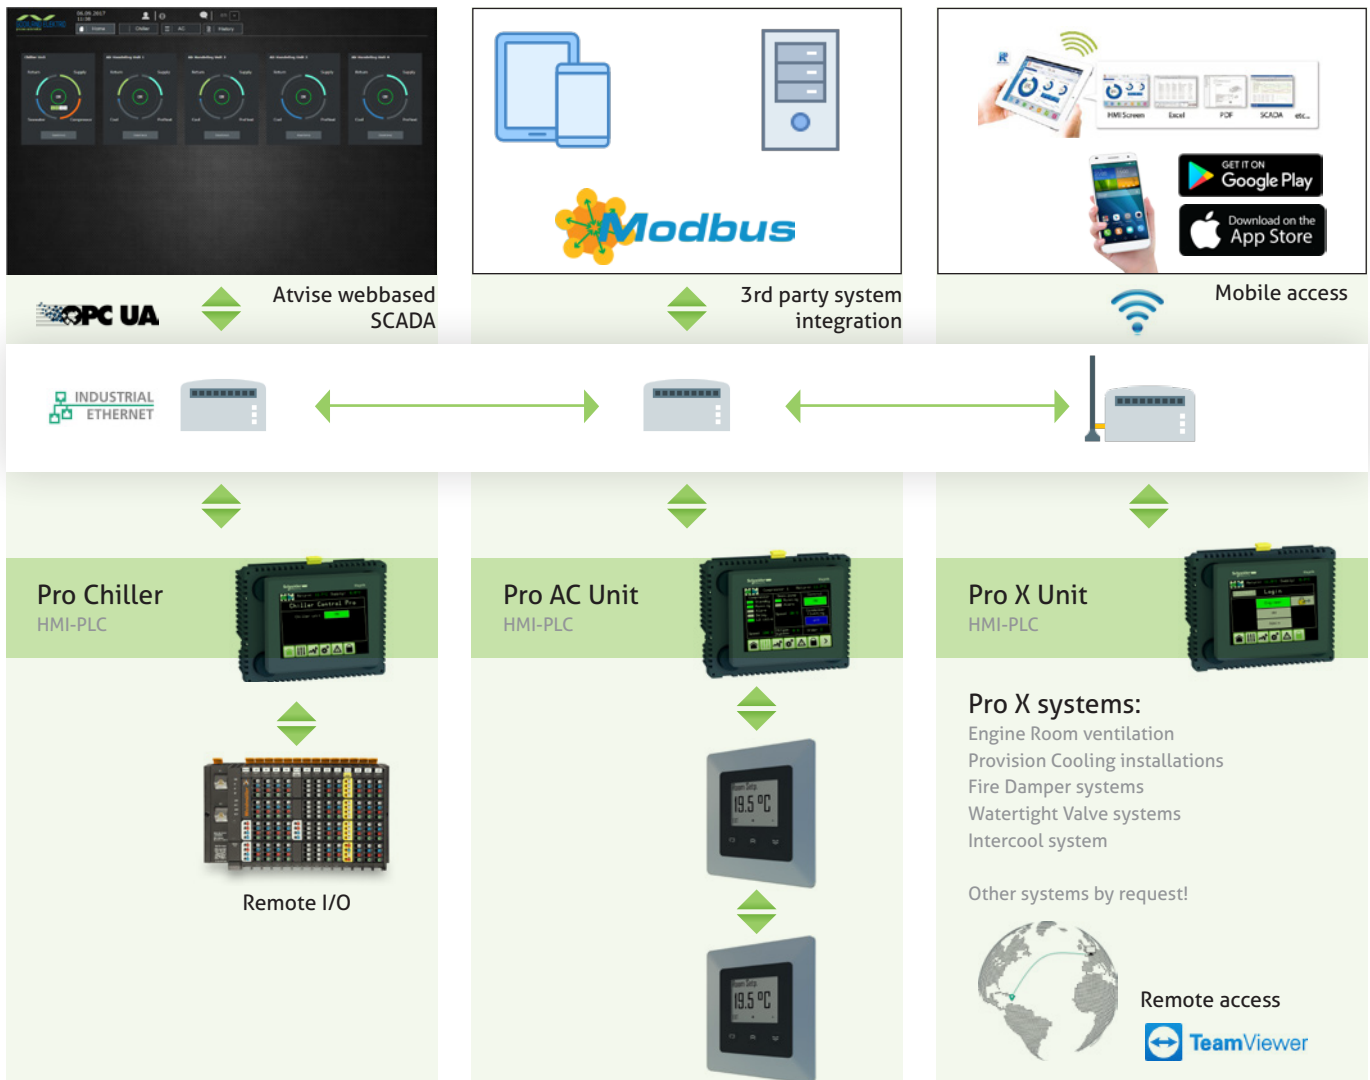

System diagram: HVAC Control Pro

Gooiland Elektro, a Heinen & Hopman company

With over 30 years of experience in marine automation, Gooiland Elektro has developed a strong expertise in client-specific HVAC control solutions for all kinds of vessels. Taking into account maritime-specific conditions, such as ambient conditions, ship construction and applicable regulations and classifications, Gooiland Elektro realizes the most advanced technology. The Pro, Px Performance and HPx High Performance product range has been developed in order to meet the needs of different types of clients, ranging from series built vessels to 100% custom-built superyachts. Whereas the Pro solution provides high performance at competitive pricing, the High Performance solution offers unlimited possibilities; you name it, we build it.

More information

> Address

Gooiland Elektro BV
Franciscusweg 221-A
1216 SE Hilversum
The Netherlands

> Contact

+31 (0) 35 30 31 900
info@gooiland-elektro.nl
www.gooiland-elektro.com