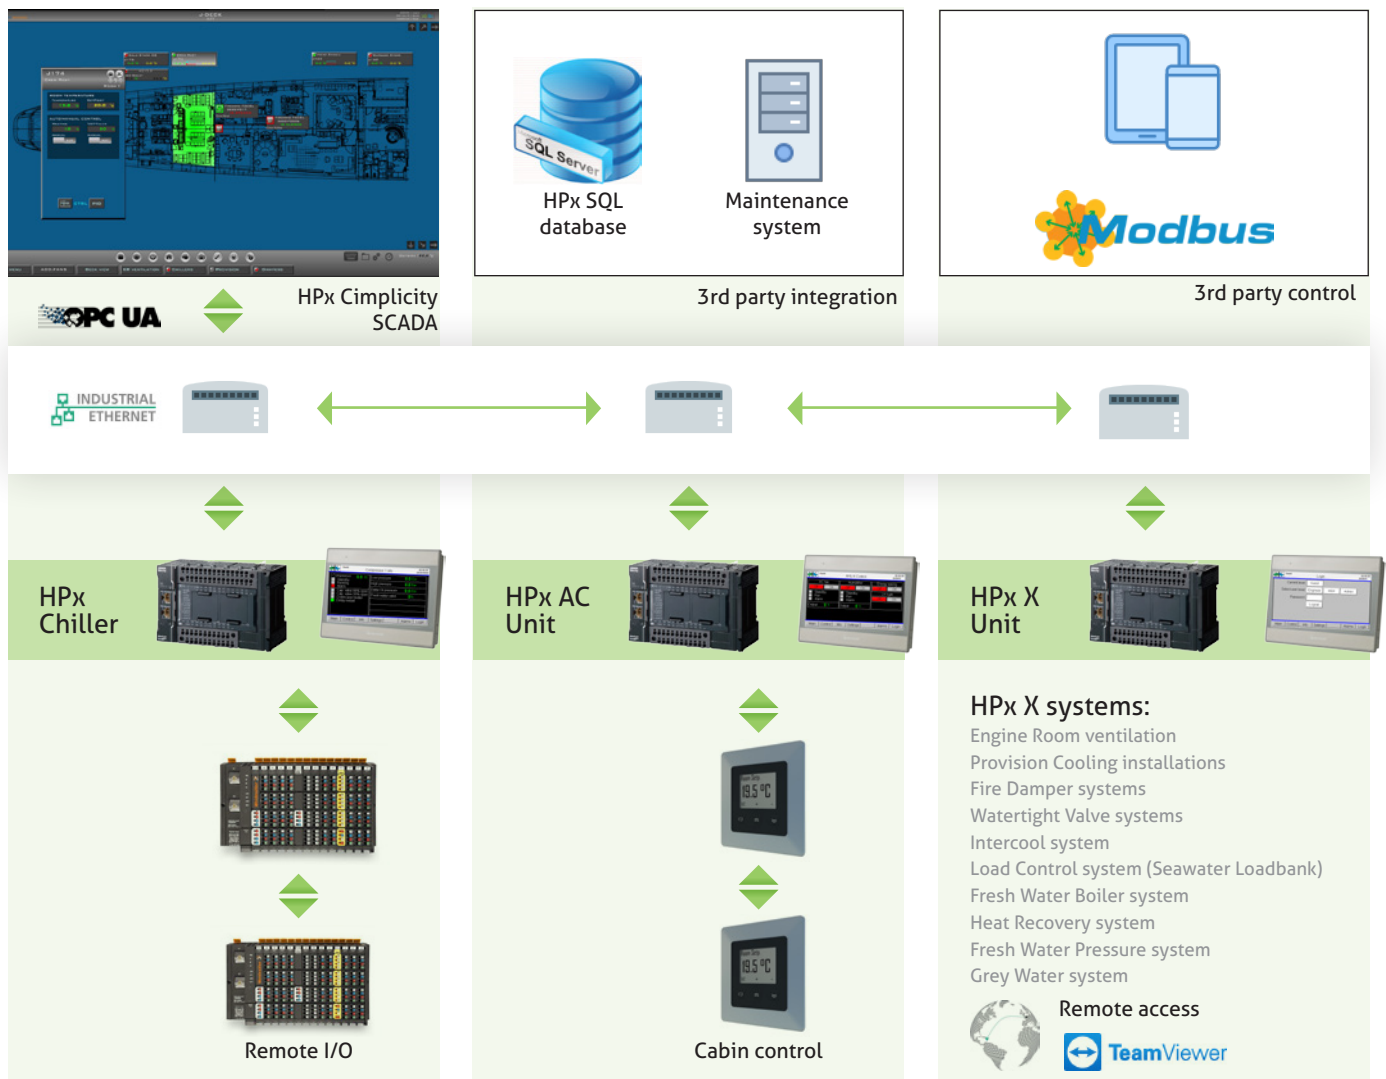

## A perfect fit for you?

HVAC Control HPx is the only HVAC control solution for the most technical advanced and complex yachts in the world. HPx goes beyond visualization: thanks to a PLC architecture without limitations, maximum information and parameters are combined (possibly with 3rd party system data) and supported by 3D graphics, resulting in a true, advanced information system. HPx is completely custom-programmed to fit any HVAC needs for user-friendly operation, easy management and maintenance. The system offers unlimited possibilities and advanced options. HPx measures, analyses, processes, acts and tells you exactly what to do in case of maintenance or malfunction.

## Highlights

- > Integrated Omron PLC & HMIs
- > Cimplicity SCADA High Performance
- > Networked HMI & PLC architecture
- > Unlimited flexibility and scalability by fully custom-programmed software
- > Supports the most complex and custom-built HVAC systems in the world
- > Allows for unlimited advanced features:
  - > all performance line features
  - > redundancy
- > Adjust presets for advanced features by SCADA
- > Secure remote access
- > Unlimited integration tools for third party systems:
  - > Modbus
  - > SQL for historical trends up to 2 years
  - > Link to maintenance systems

# System diagram: HVAC Control HPx